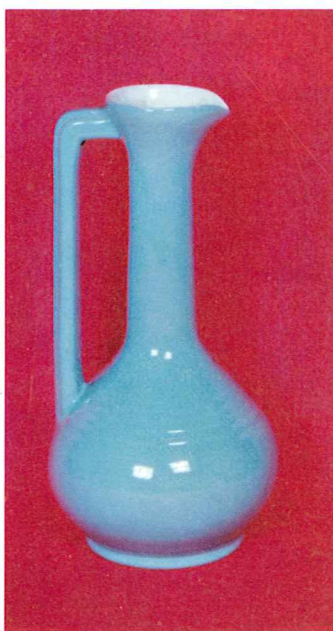

AVAILABLE IN 1978

COLOR: WOODLAND MOSS

5 OZ. COFFEE MUG \$3.50 EACH

1978 DONKEY MUG

Past Issues No Longer Available From Factory

There has been much said during the last few years about "lead poisoning" from using pottery dishes and containers. Shown here is the Official Seal of Certification, that this ware is ALL safe from lead poisoning.

• Practically all pottery wares made in the U.S. are so certified, so . . .

Buy Frankoma!
Be Safe • Buy American

Pictured is the 11½" LIMITED EDITION VASE, the tenth in a series. This year we are introducing a new concept and you may select the color of your choice, COFFEE or MORN-ING-GLORY BLUE: (both white inside). The mold is signed by the artist Joniece Frank. Each piece is numbered and the master mold will be destroyed after a total of 3,000 impressions. No seconds are sold. **\$15.00 EACH**